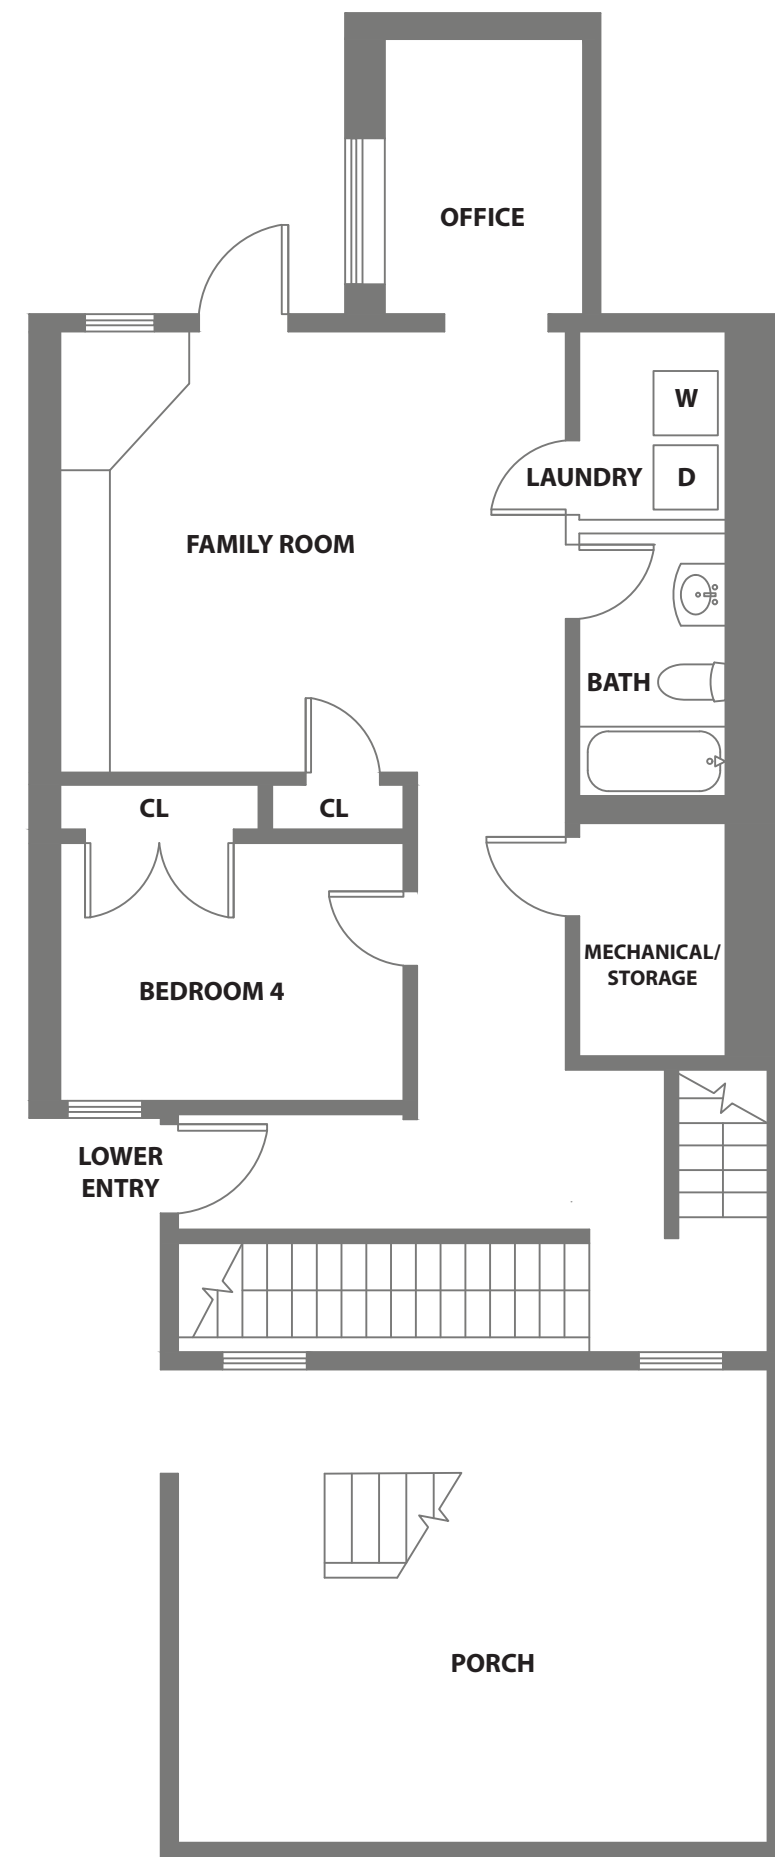

GARAGE LEVEL

LOWER LEVEL

MAIN LEVEL

UPPER LEVEL

-  Window
-  Door
-  Wall

**912 Castro Street
San Francisco, CA**

4 Bed | 3.5 Bath