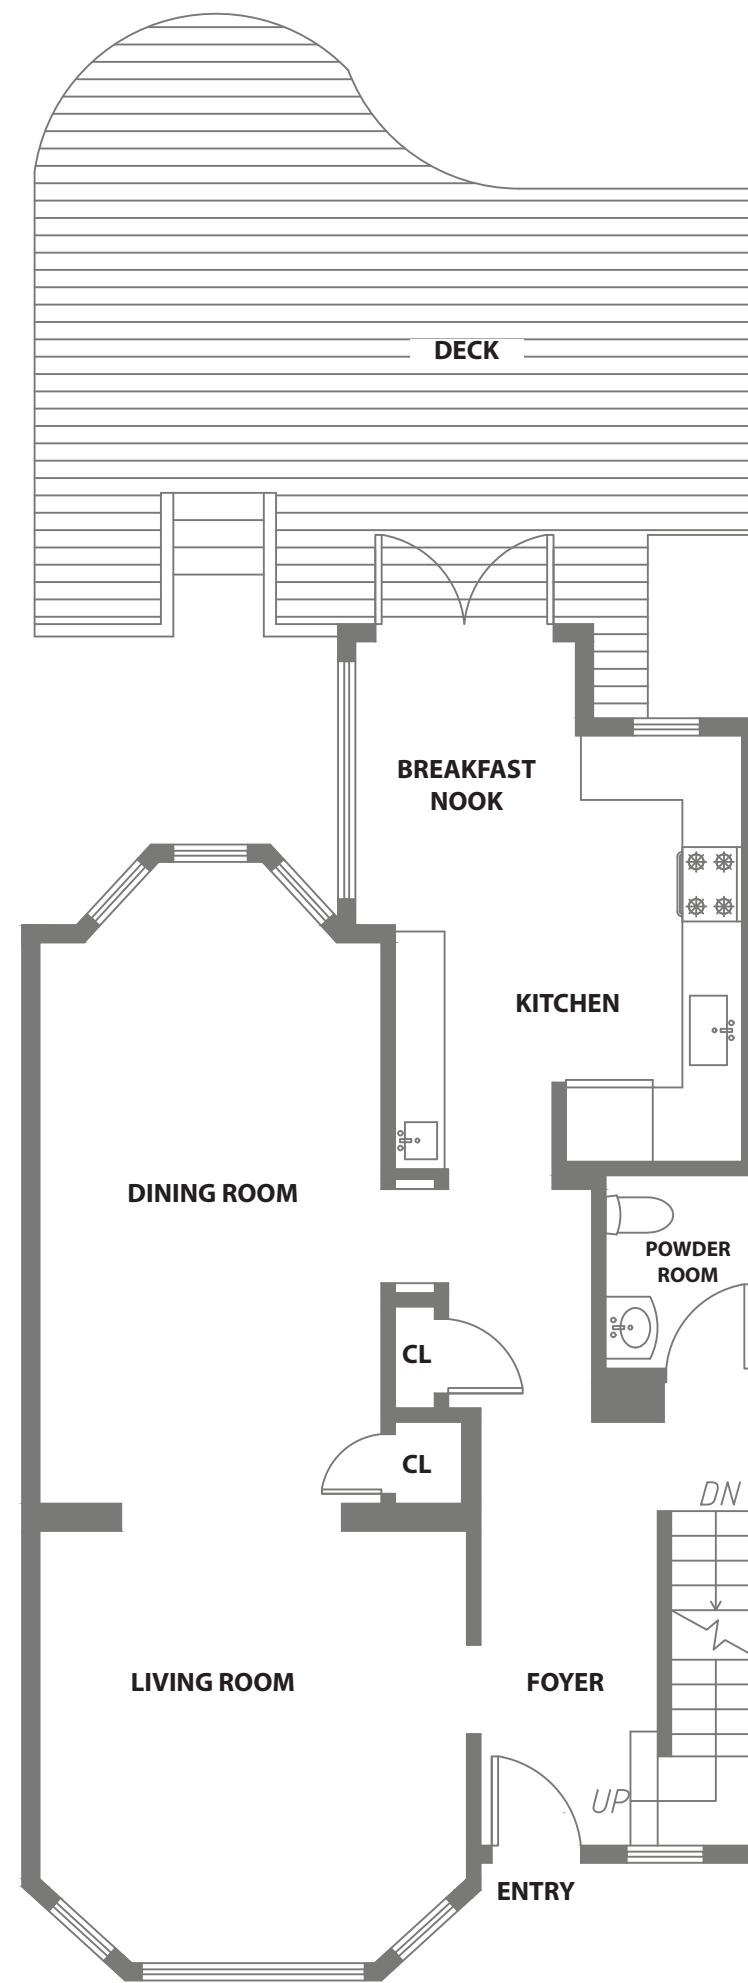

GARAGE LEVEL

LOWER LEVEL

MAIN LEVEL

UPPER LEVEL

-  Window
-  Door
-  Wall

**912 Castro Street
San Francisco, CA**

4 Bed | 3.5 Bath