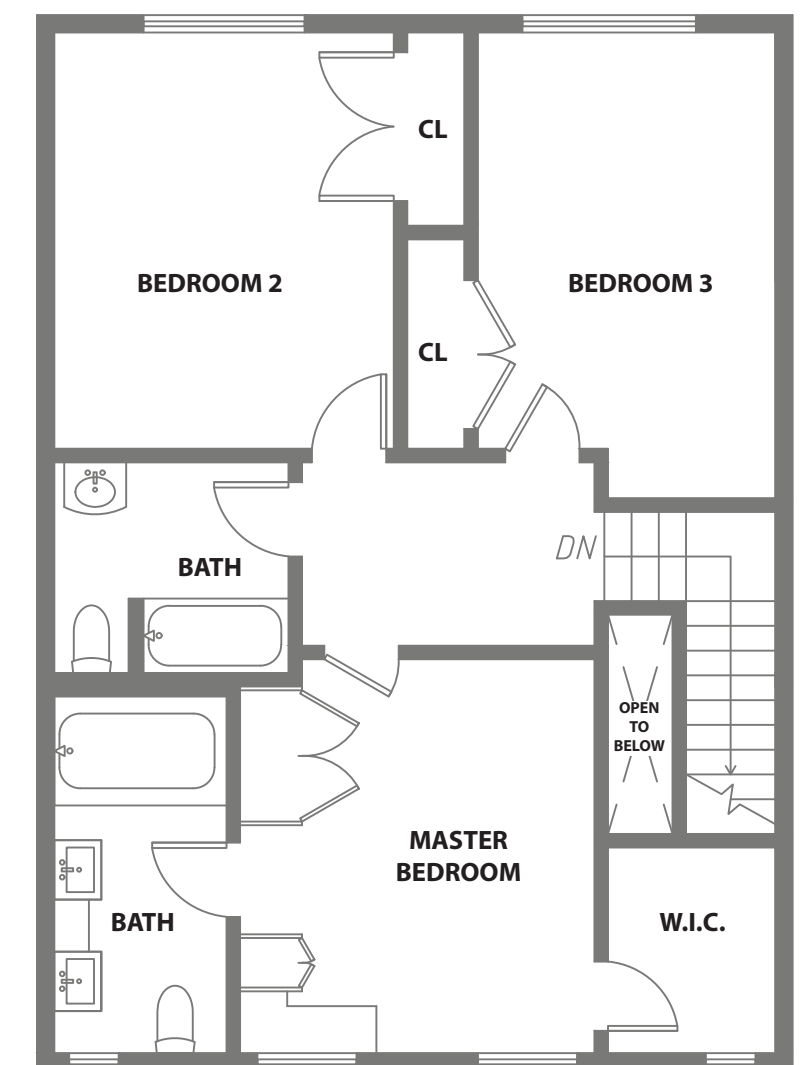

GARAGE LEVEL

LOWER LEVEL

MAIN LEVEL

UPPER LEVEL

-  Window
-  Door
-  Wall

**912 Castro Street
San Francisco, CA**

4 Bed | 3.5 Bath